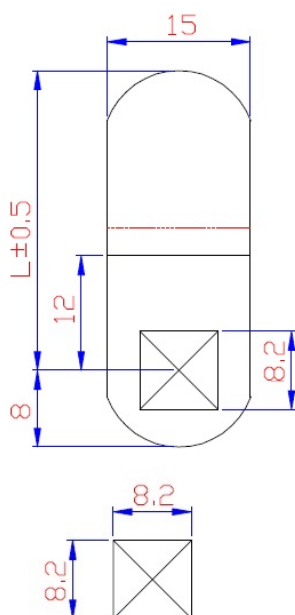

PRODUCT SHEET

Description:

Cam No. A72 F/1900 & 5250 Series, Cranked 9mm, C/E 30mm

Item number:

14.04.772-0

Units	Box	Carton	HS Code	Barcode
Pcs.		100	8301600090	
				5704866454568

CODE	L	H
A71	25	7
A72	30	7
A73	35	7
A74	40	7
A75	45	7
A76	50	7